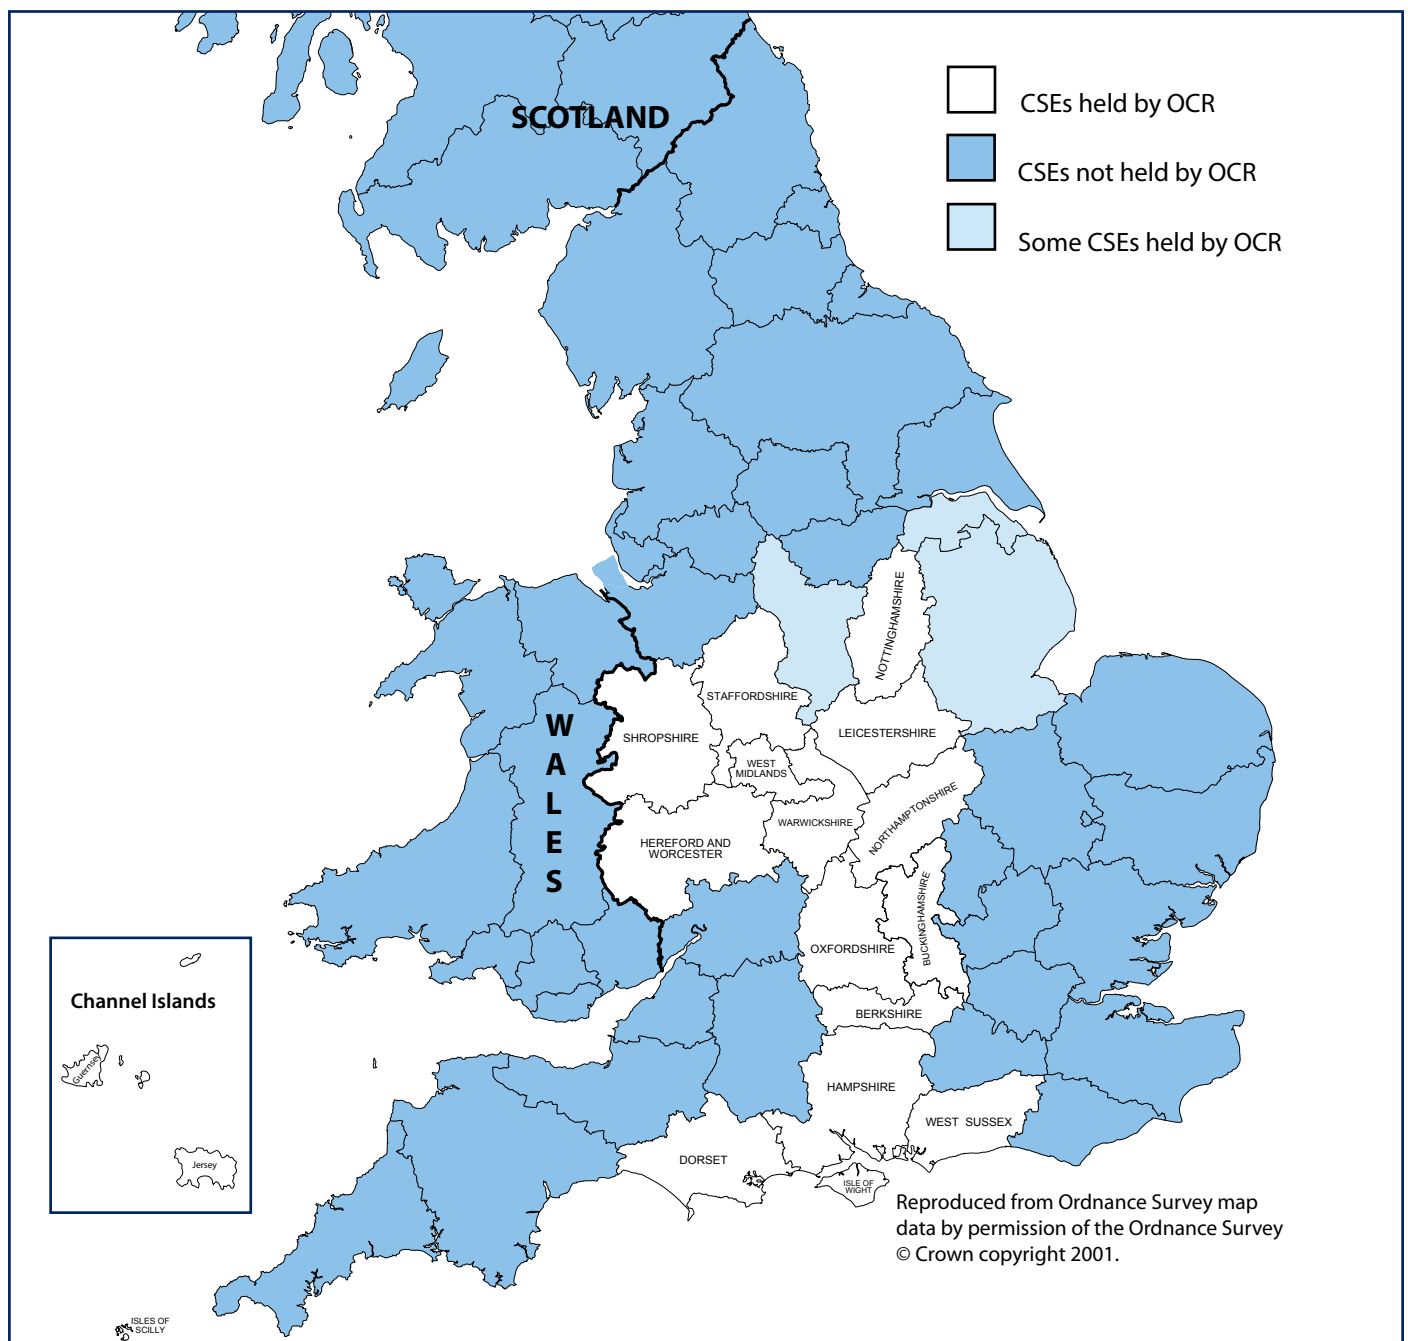

Who holds your CSE records?

CSE (Certificate of Secondary Education) examinations (1965–1987) were administered by regional exam boards and results are now held according to which region the exams were taken in. OCR holds the records for the following exam boards:

- Southern Regional Examinations Board
- The West Midlands Examination Board
- East Midland Regional Examinations Board

Below is a map of the regions that are covered by OCR followed by a full list of regions and which awarding bodies now hold the CSE records. Overseas records are also held by OCR. *(Note that this list may not cover historical border changes and, whilst we will endeavour to locate your results, unfortunately, we are unable to guarantee success.)*